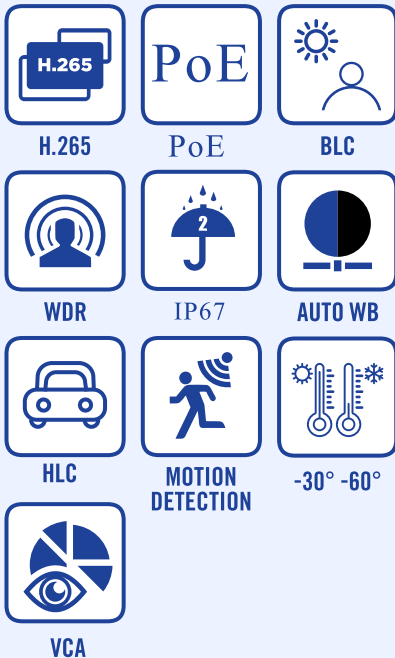

## Network Camera

## Features

H.265+ / H.265 / H.264+ / H.264 / MJPEG coding

Max.resolution: 5MP ( 2880 × 1620)

ICR auto switch, true day / night vision

3D DNR, WDR, HLC, BLC, smart IR, etc.

ROI coding

20~30m IR night view distance

Built-in micro SD card slot, up to 256GB

DC12V/PoE power supply

IP 67 ingress protection

Support three streams

Support remote monitoring by smart phones& tablet PCs

with iOS and Android OS

Intelligent analytics